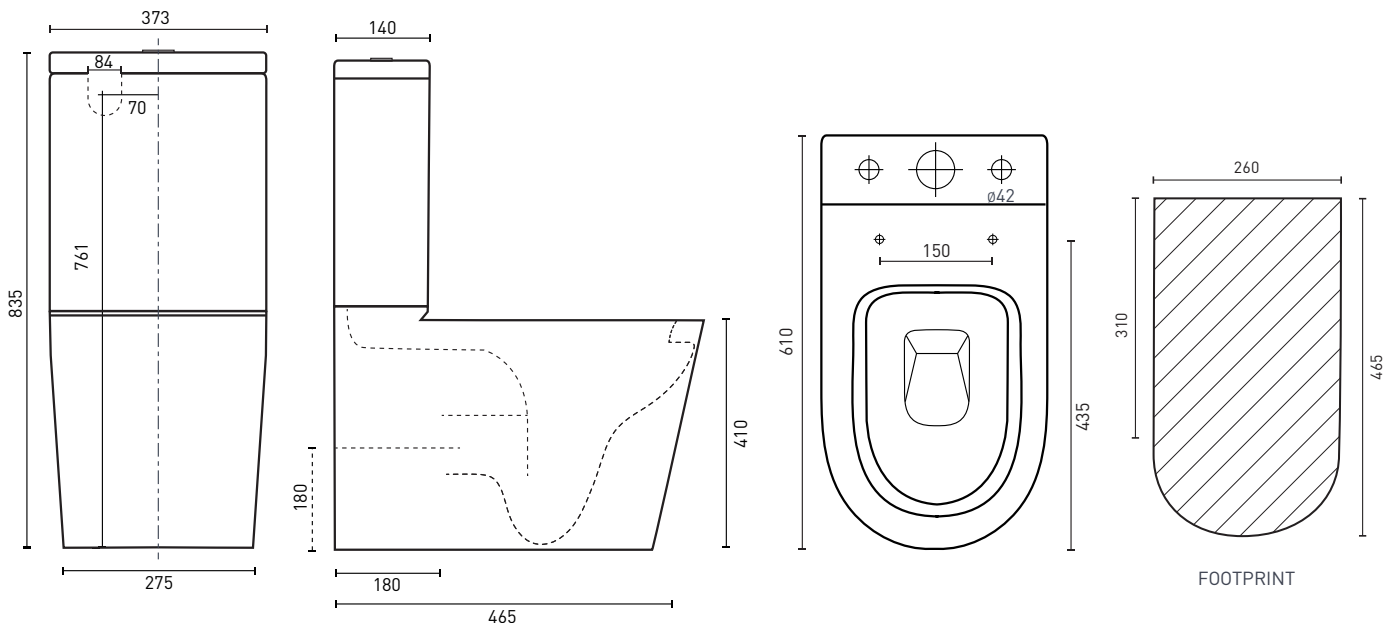

Fabrino Rimless Back-to-Wall Toilet Suite

Product Code: **FATSWFR**
Watermark Approval: **AS1172**

CISTERN & PAN

PRODUCT SPECIFICATIONS

- Item Colour:** White gloss
- Material:** Vitreous china cistern & pan
- Depth:** 610mm
- Width:** 373mm
- Height:** 835mm
- Pan Height:** 410mm
- Cistern:** Universal close coupled cistern
- Buttons:** Chrome, dual flush square buttons
- Seat:** Soft close, quick release seat/lid, stainless steel hinges
- Rim Type:** Rimless
- Trap Type:** Universal set out 90mm -180mm
optional extended set out 180-250mm*
- Water Inlet:** Top & bottom
- WELS-Rating:** WELS 4 Star - 4.5/3L (3.5L avg. flush)
- Warranty:** 10 years - cistern & pan / 1 year seat/lid & valves
(refer to decina.com.au)

SCAN. WATCH.
FIND OUT WHAT
ALL THE FLUSH
IS ABOUT...

OPTIONAL ACCESSORIES

*Decina Universal Adjustable (150-250mm pan connector) **DEPCU**

DECINA
DISCOVER INDULGENCE

DECINA.COM.AU 1300 DECINA

*Warranty T&Cs apply, visit decina.com.au Decina reserves the right to change specifications without notice. Due to manufacturing tolerances dimensions may vary +/- 5mm. We recommend installation does not start until after delivery. Please confirm all particulars prior to purchase, call 1300 DECINA or visit decina.com.au