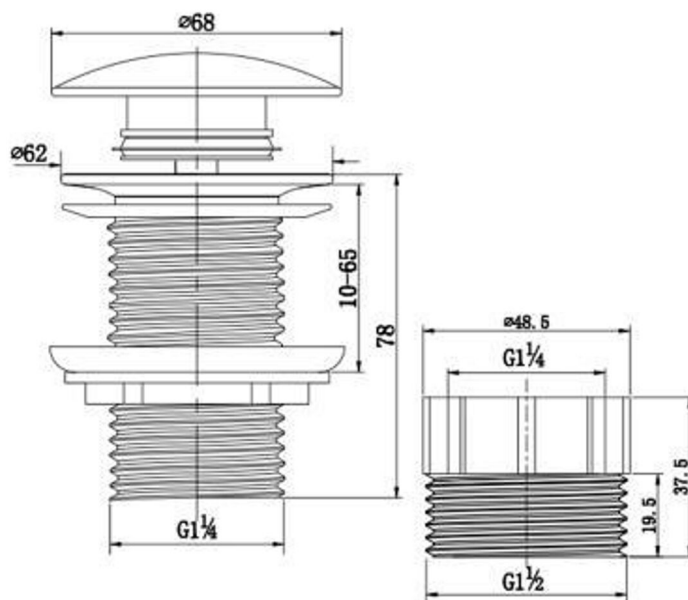

## Gloss Marble Pop-Up Waste

PRODUCT CODE  
EQXIPU2

COLOUR & FINISH  
Gloss white with grey & gold marbling

MATERIAL  
Ceramic top with brass & chrome construction

OVERFLOW  
Without overflow

WASTE OUTLET  
32mm (includes 40mm adaptor)

STANDARDS  
Standards & Watermark approved

WARRANTY  
1 year manufacturer's warranty

[www.eightquarters.com.au](http://www.eightquarters.com.au)

All dimensions are in millimetres and subject to normal manufacturing variations