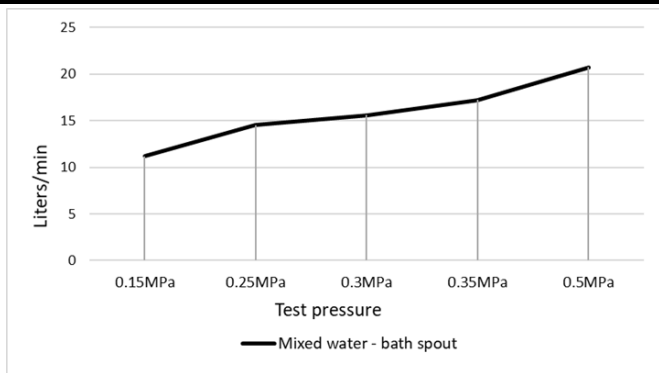

FLOW RATE GRAPH