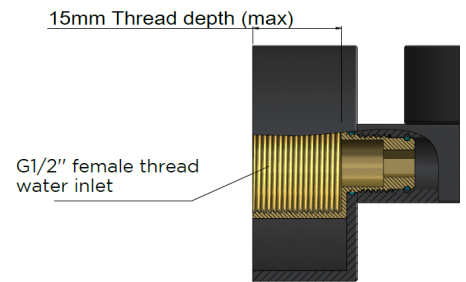

MS06

ROUND SWIVEL BATH SPOUT

meir®

MATTE BLACK
MS06

CHROME
MS06-C

AVAILABLE
FINISHES

FEATURES

- 10 Year warranty
- Flow rate 16L p/m
- European components and cartridge
- Solid brass construction
- Box Weight 0.8kg
- 68mm long 1/2" threaded adapter included

CARE

- Do not install tapware using any form of acetone silicones.
- Do not apply physical items (such as tools) directly to product.
- Never use house-hold or commercial detergents, citrus based cleaners, or abrasive cleaners.
- Clean using a mild washing soap solution rinsed, and dry with a soft cloth.
- Check for any product defects before installation.
- Refer to the installation manual for correct installation.

SPECIFICATIONS

TOLERANCE

FLOW RATE GRAPH

CREDENTIALS

- Watermark AS/NZS3718WMKA25013

EXPLODED VIEW