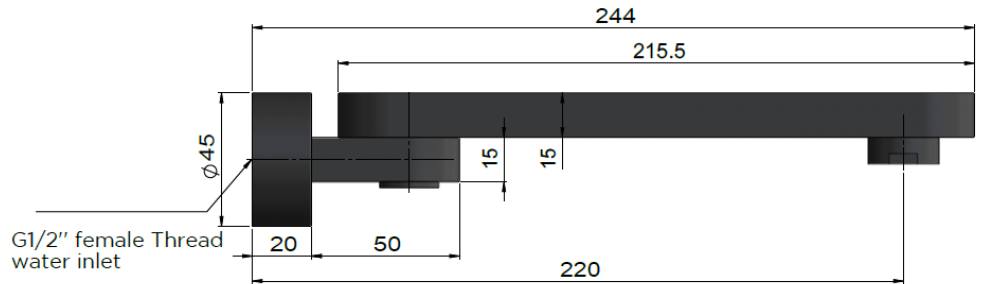

SPECIFICATIONS